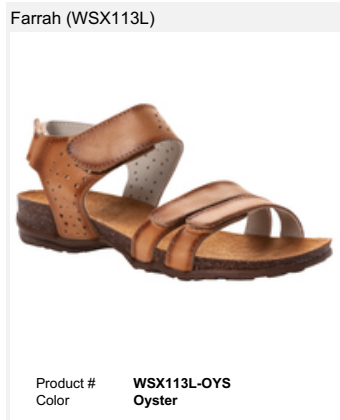

Fionna (WSX111L)

Product # **WSX111L-BLK**
Color **Black**

Fionna (WSX111L)

Product # **WSX111L-BLU**
Color **Blue**

Fionna (WSX111L)

Product # **WSX111L-BR**
Color **Brown**

Millie (WSX183L)

Product # **WSX183L-BLK**
Color **Black**