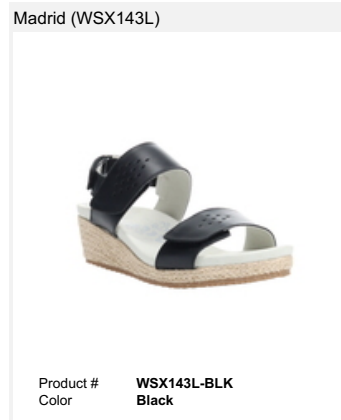

Fionna (WSX111L)

Product # **WSX111L-BLK**
Color **Black**

Fionna (WSX111L)

Product # **WSX111L-BLU**
Color **Blue**

Fionna (WSX111L)

Product # **WSX111L-BR**
Color **Brown**

Millie (WSX183L)

Product # **WSX183L-BLK**
Color **Black**